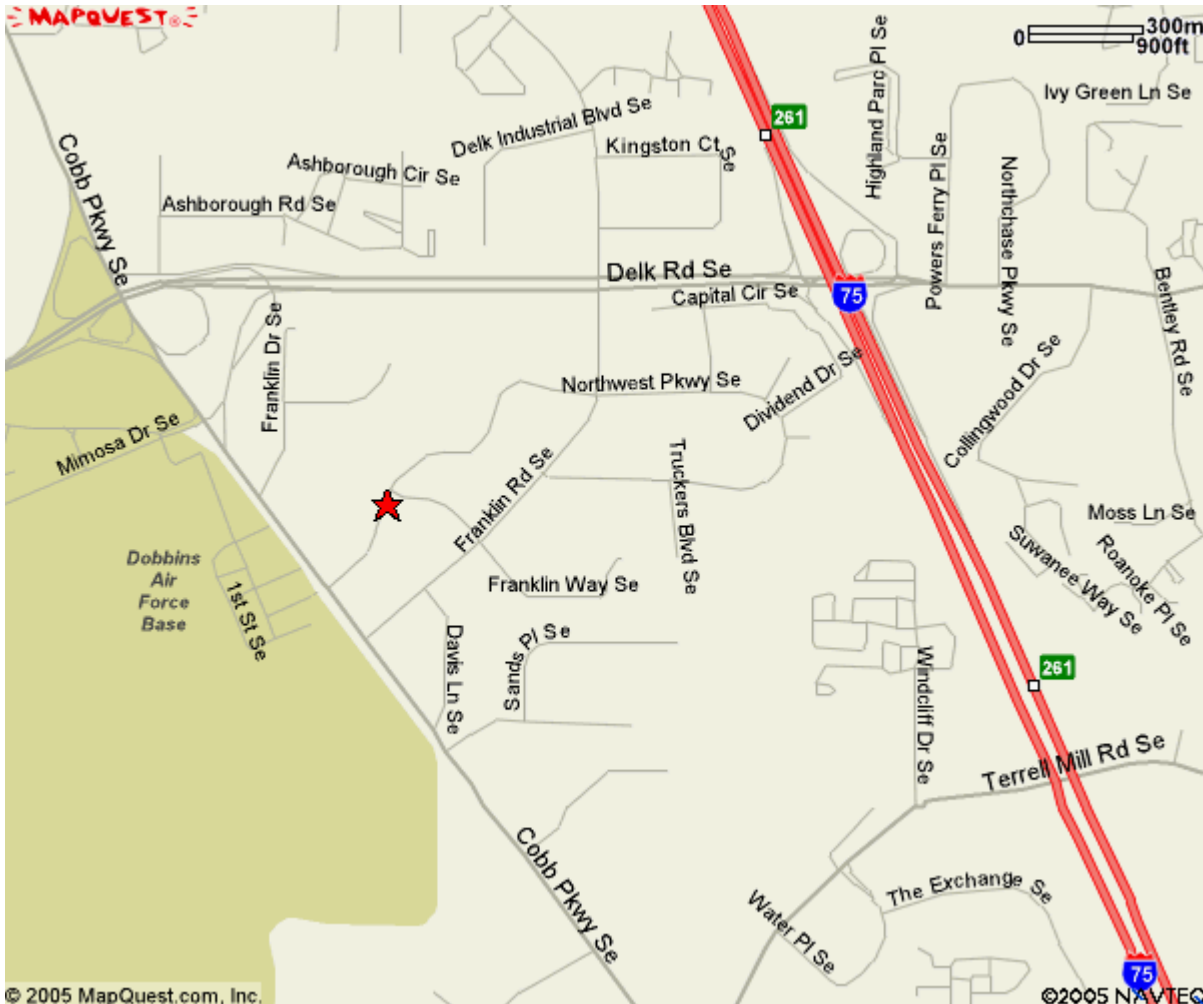

Directions to Aderans Research  
2211 Newmarket Parkway  
Marietta, GA 30067  
678-213-1919

Look at attached street map.

**Coming from North of Atlanta on I-75**

Exit Delk Road. Turn right onto Delk Road west.

Immediate right. Go to end of building. Suite 142 on the left.

**Coming from North of Atlanta on I-85**

Exit onto I-285 west towards Birmingham

Exit onto I-75 North.

Exit Delk Road/Lockheed. This is first exit past I-285 interchange. It is a cloverleaf exit onto Delk Road heading west.

Exit Delk Road/Lockheed. This is first exit past I-285 interchange. It is a cloverleaf exit onto Delk Road heading west.

Left at second traffic light onto Franklin Road. Note: Chevron gas station on far left corner.

2211 New Market Pkwy Se  
Marietta GA  
30067-9399 US

**Notes:**

**Stay a Spell** **RAMADA**  
WORLDWIDE

*Receive a coupon booklet with over \$250 in value!*

**CLICK HERE to learn more!** 

 All rights reserved. Use Subject to License/Copyright