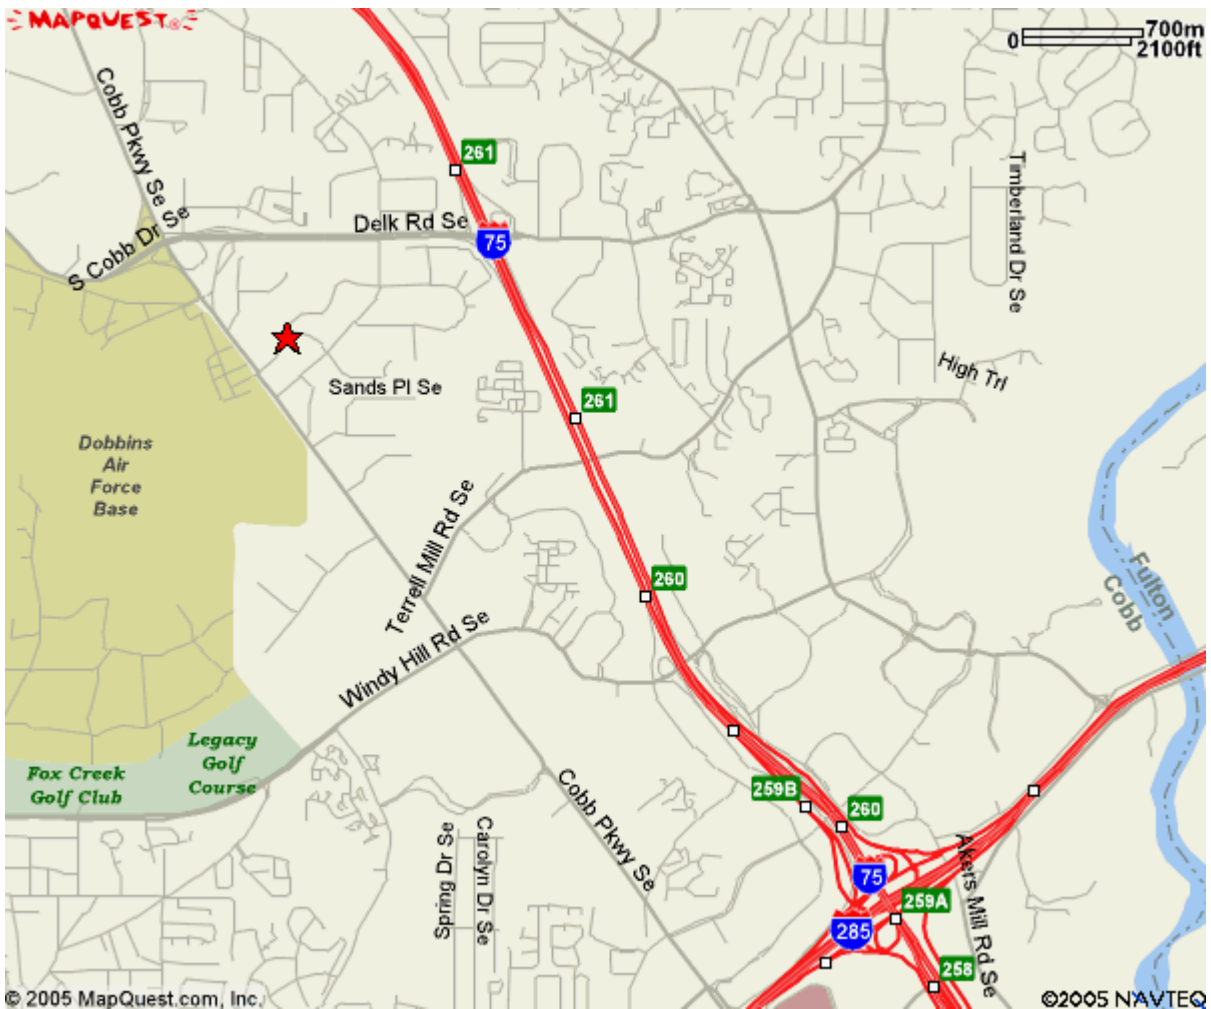

Directions to Aderans Research  
2211 Newmarket Parkway  
Marietta, GA 30067  
678-213-1919

Look at attached street map.

**Coming from North of Atlanta on I-75**

Exit Delk Road. Turn right onto Delk Road west.

Exit Delk Road/Lockheed. This is first exit past I-285 interchange. It is a cloverleaf exit onto Delk Road heading west.

Left at second traffic light onto Franklin Road. Note: Chevron gas station on far left corner.

**Coming from East or West of Atlanta**

Follow I-20 into Atlanta. Take exit for I-75/85 North. Then follow directions "**Coming from Downtown Atlanta, South of Atlanta & Hartsfield Airport**" in section above.

2211 New Market Pkwy Se  
Marietta GA  
30067-9399 US

**Notes:**

**Castrol GTX  
GTX Start Up™**

 **Protection**  
from the moment  
you turn the key.

[Click Here to  
Learn More!](#)

 All rights reserved. Use Subject to License/Copyright