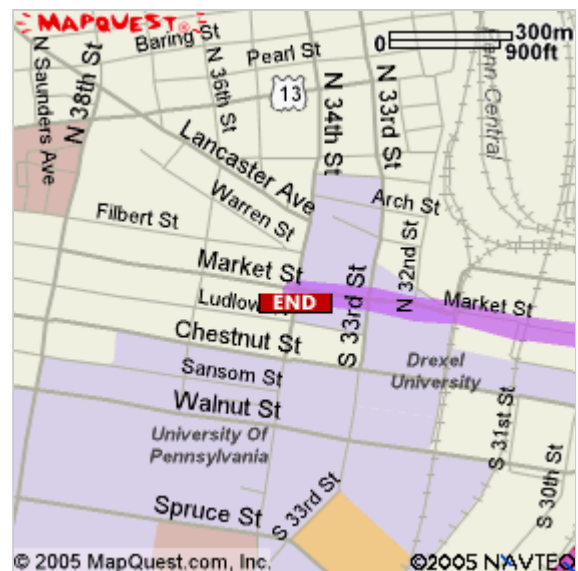

Directions to Aderans Research
3401 Market Street, Suite 345
Philadelphia, PA 19104
215-382-7705

Coming from downtown Philadelphia

Go west on Market Street. We are located at the northwest corner of 34th Street.

Coming from 30th Street AMTRAK Station

Exit onto Market Street. Go 4 blocks west on Market Street.
We are located at the northwest corner of 34th Street.

Coming from Philadelphia Airport

Look at attached map for directions

Start: Philadelphia International Airport (PHL): 215-937-6937
8800 Essington Ave, Philadelphia, PA 19153, US

End: 3401 Market St
Philadelphia, PA 19104-3318, US

Directions	Distance
 1: Start out going WEST on TINICUM ISLAND RD toward SCOTT WAY.	0.7 miles
 2: Turn SLIGHT RIGHT onto SCOTT WAY.	0.1 miles
 3: Turn SLIGHT RIGHT toward I-95 N.	<0.1 miles
 4: Turn SLIGHT RIGHT onto INDUSTRIAL HWY / PA-291 E. Continue to follow PA-291 E.	4.4 miles
 5: Turn LEFT onto S 26TH ST / PA-291 E.	1.3 miles
 6: S 26TH ST / PA-291 E becomes I-76 W.	2.3 miles
 7: Take the MARKET ST exit- EXIT 345- toward 30TH ST. STATION.	0.1 miles
 8: Stay STRAIGHT to go onto SCHUYLKILL AVE / PA-3.	<0.1 miles
 9: Turn LEFT onto MARKET ST.	0.5 miles
 10: End at 3401 Market St Philadelphia, PA 19104-3318, US	

Total Est. Time: 17 minutes

Total Est. Distance: 9.75 miles

Start:
Philadelphia International Airport
(PHL): 215-937-6937
 8800 Essington Ave, Philadelphia, PA
 19153, US

End:
3401 Market St
 Philadelphia, PA 19104-3318, US